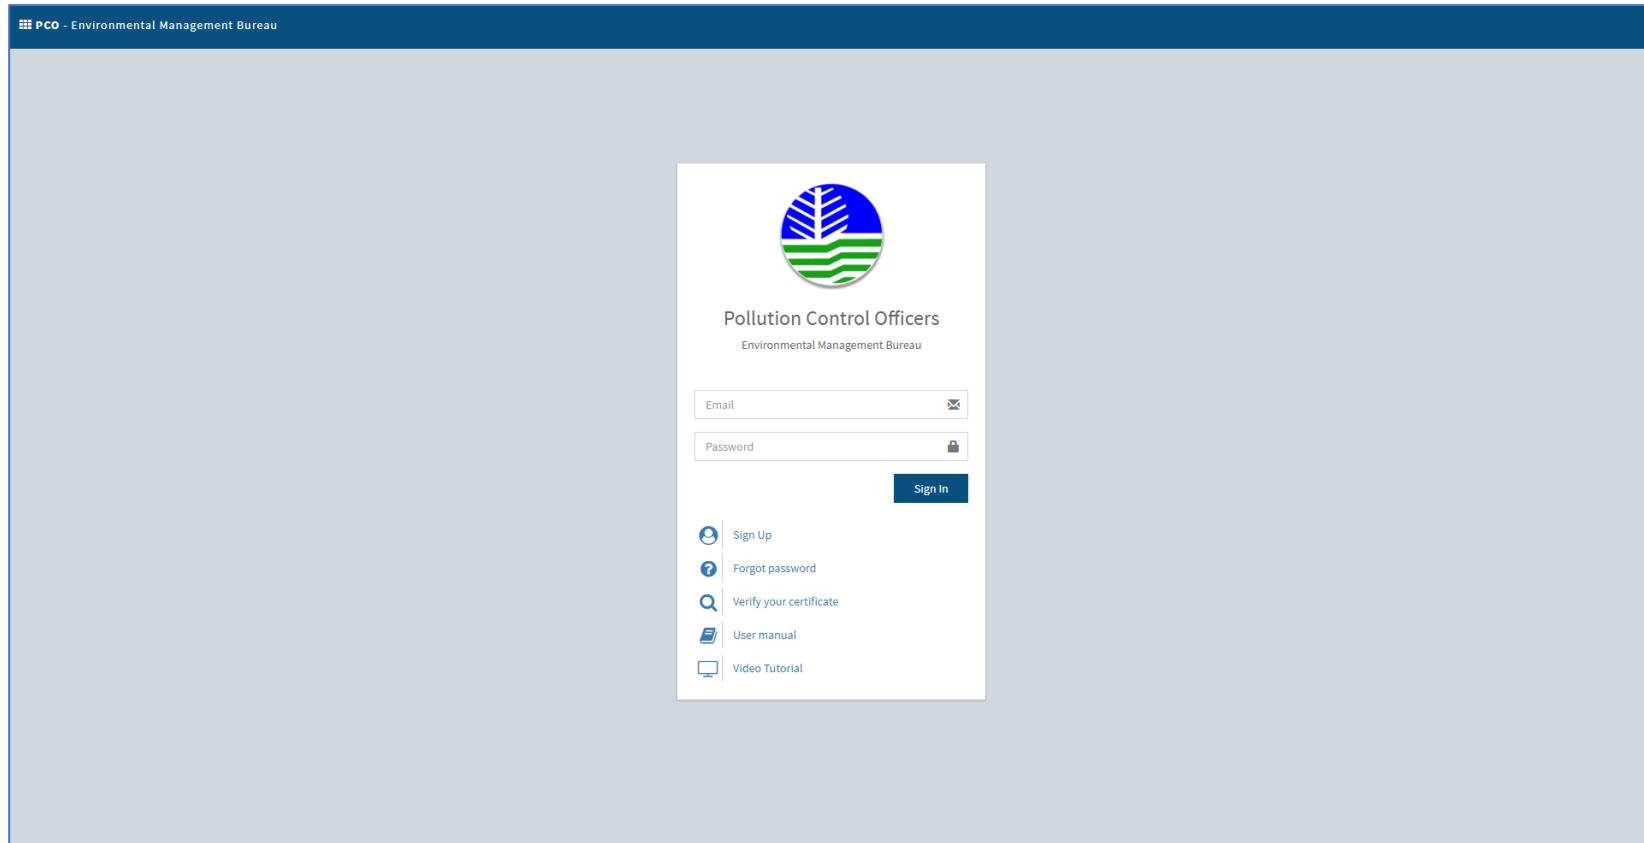

Pollution Control Officer Online System – LOGIN PAGE

➤ Go to PCO Online Website <https://pco.emb.gov.ph/>

Login your PCO account.

Instructional Manual – PCO CLIENTS

➤ SIGN UP

On sign up page please provide a valid and active email address. [google, yahoo... etc]. and enter your unique password. After you completed the registration process. The System will send a confirmation link to activate your account. After you activated your account, you can now login your PCO Account.

The screenshot shows a 'Sign up' form with the following elements:

- Sign up** (Section Header)
- Create your Pollution Control Officer account. (Instructional text)
- (Text input field with an envelope icon)
- (Text input field with a lock icon)
- (Text input field with a lock icon)
- (Blue button)
- [Back to login](#) (Link)